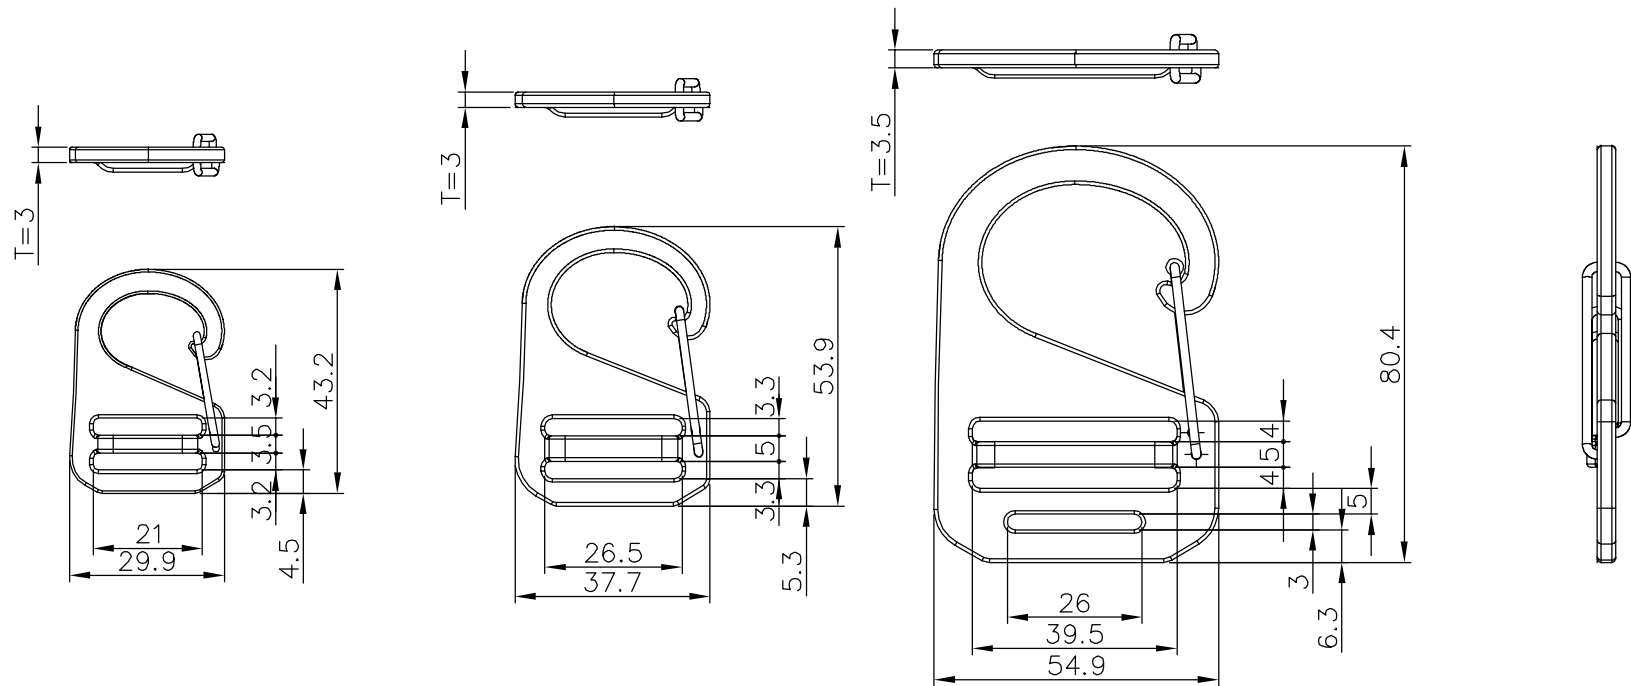

REV.	Description	Engineer	Date

3D VIEW

STEP (mm)	Level 1	Level 2	Level 3	Date :
0-50	±0.1	±0.2	±0.3	Weight : g :
51-100	±0.15	±0.3	±0.6	Size :
101-200	±0.2	±0.4	±1.0	Color :
201-above	±0.3	±0.6	±1.0	Scale :
0-180°	±3°	±5°	±7°	Sheet :

ITEM NAME: HORN HOOK
 ITEM NO: HK019_38,25,20MM
 Material: ALU6061-T6

THESE DRAWINGS AND SPECIFICATIONS ARE THE PROPERTY OF WETOOL AND WEKORE AND SHALL NOT BE REPRODUCED, COPIED OR CUED IN ANY MANNER WITHOUT THE PRIOR WRITTEN CONSENT OF WETOOL AND WEKORE