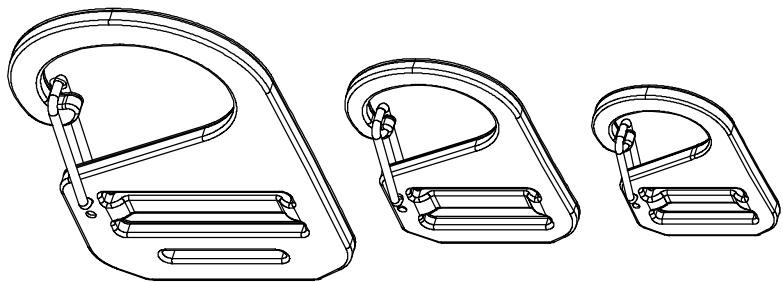

REV.	Description	Engineer	Date

3D VIEW

STEP (mm)	Level 1	Level 2	Level 3	Date :
0-50	±0.1	±0.2	±0.3	Weight : g :
51-100	±0.15	±0.3	±0.6	Size :
101-200	±0.2	±0.4	±1.0	Color :
201-above	±0.3	±0.6	±1.0	Scale :
0-180°	±3°	±5°	±7°	Sheet :

ITEM NAME: HORN HOOK
 ITEM NO: HK019_38,25,20MM
 Material: ALU6061-T6

THESE DRAWINGS AND SPECIFICATIONS ARE THE PROPERTY OF WETOOL AND WEKORE AND SHALL NOT BE REPRODUCED, COPIED OR CUED IN ANY MANNER WITHOUT THE PRIOR WRITTEN CONSENT OF WETOOL AND WEKORE